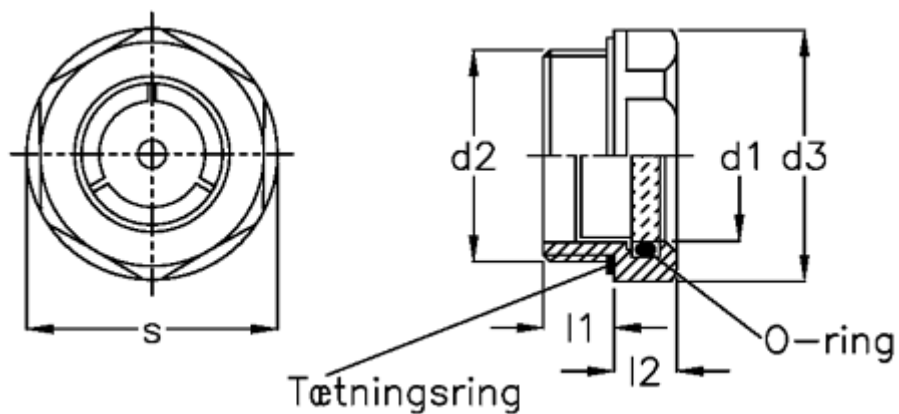

Data Sheet

Article number: 20903525

Description: E+G Oil level sight glass (high temp.)
GN 743.1-11-G3 / 8-B

Measures

d1	= 11
d2	= G3/8
d3	= 22
l1	= 8.0
l2	= 7.5
Max pressure	= 25 Bar
s	= 20